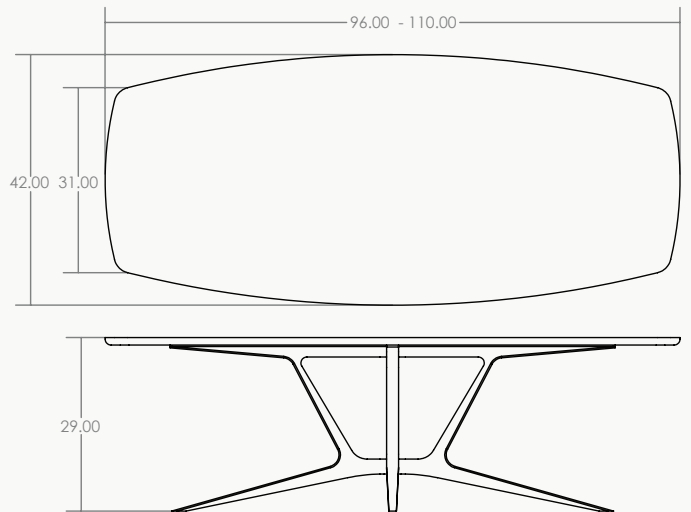

Ero Dining Table

L U T E C A

Designed by
LUTECA STUDIO

USE
TOP
BASE
DIMENSIONS MEDIUM
DIMENSIONS LARGE

INDOOR / OUTDOOR
SOLID WOOD / MARBLE
MATTE BLACK / BLACKENED BRONZE
29"H x 42"W x 96"L / 74H x 107W x 244L CM
29"H x 45"W x 118"L / 74H x 114W x 300L CM