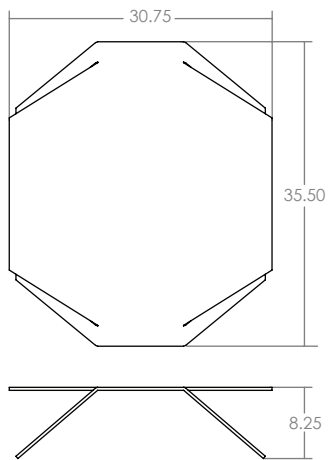

© 2020 All Rights Reserved. Excludes worldwide license. Dimensions can vary minimally.

DESIGNER: Pedro Ramírez Vázquez

PRODUCTION LEAD TIME: 14 - 16 Weeks

USE: Exterior / Interior

MATERIAL: Stainless Steel

FINISH: Polished / Matte Black

DIMENSIONS: SMALL

8.25"H x 30.75"W x 35.5"L / 21H x 78W x 90L cm

DIMENSIONS: LARGE

11.25"H x 41"W x 47.25"L / 28.5H x 104W x 120L cm

HEXAGONAL COFFEE TABLE