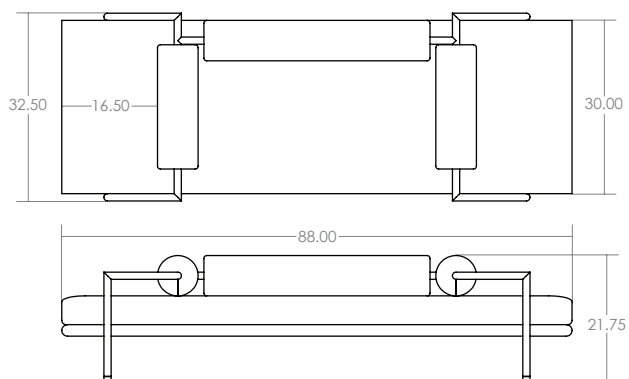

© 2020 LUTECA. All rights reserved. Exclusive worldwide license. Dimensions can vary minimally.

DESIGNER: Jorge Arturo Ibarra

PRODUCTION LEAD TIME: 14 - 16 Weeks

USE: Exterior / Interior

FRAME: Matte Black / Blackened Bronze / Satin Brass

UPHOLSTERY: COM / COL (9 yd / 162 sq ft)

DIMENSIONS:

21.75"H x 88"W x 32.5"D / 55H x 225W x 83D cm

SEAT HEIGHT:

14.75" / 37.5cm

DORCIA DAYBED