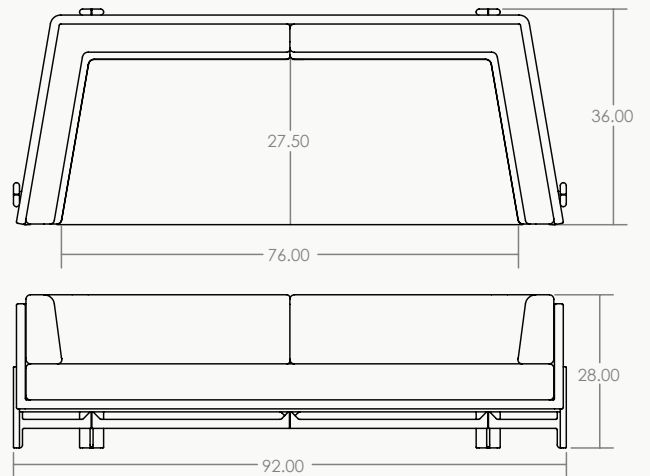

# Torres Sofa

L U T E C A

Designed by  
LUTECA STUDIO

USE  
FRAME  
UPHOLSTERY  
COM / COL  
DIMENSIONS  
SEAT HEIGHT

INDOOR / OUTDOOR  
WALNUT / IROKO  
ALBERS OCRE BOUCLÉ WEAVE  
12 YRDS / 215 SQ. FT  
28"H x 92"W x 36"D / 71H x 234W x 91.5D CM  
16" / 41 CM