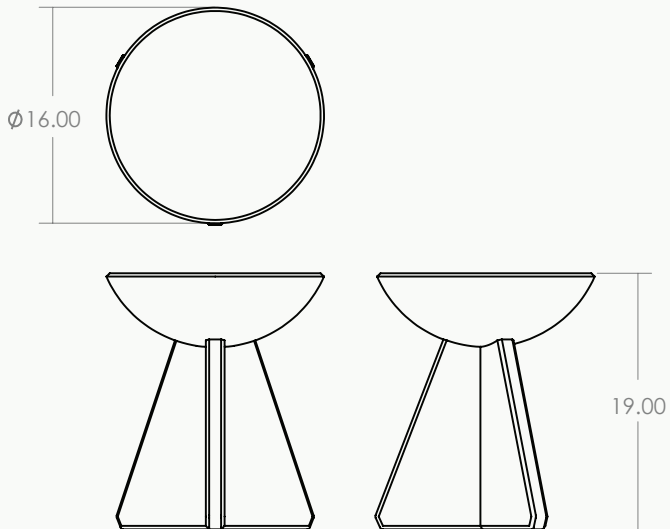

Tolo Side Table

L U T E C A

Designed by
JORGE ARTURO IBARRA

USE
BASE
TOP (WITH WOOD BASE)
DIMENSIONS

INDOOR / OUTDOOR
WALNUT / IROKO / TERRAZO
VOLCANIC STONE
20"H x 18"DIA. / 51"H x 46DIA. CM

© 2022 All Rights Reserved. Exclusive worldwide license. Dimensions can vary minimally.