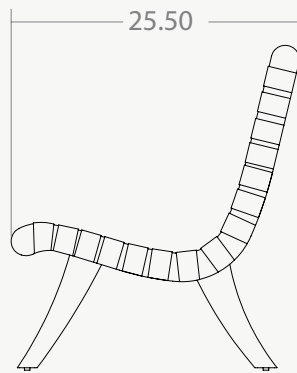

San Miguel Side Chair

L U T E C A

Designed by
MICHAEL VAN BEUREN

USE
FRAME
ALL-WEATHER WEBBING
LEATHER STRAPPING
DIMENSIONS
SEAT HEIGHT

INDOOR / OUTDOOR
WALNUT / IROKO
RED / GREEN / BLACK / WHITE
BLACK VEGAN CACTUS LEATHER
31.5"H x 21"W x 25.5"D / 80H x 54W x 70D CM
16" / 41 CM