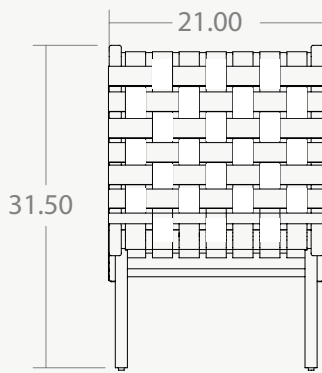

San Miguel Side Chair

L U T E C A

Designed by
MICHAEL VAN BEUREN

USE
FRAME
ALL-WEATHER WEBBING
LEATHER STRAPPING
DIMENSIONS
SEAT HEIGHT

INDOOR / OUTDOOR
WALNUT / IROKO
RED / GREEN / BLACK / WHITE
BLACK VEGAN CACTUS LEATHER
31.5"H x 21"W x 25.5"D / 80H x 54W x 70D CM
16" / 41 CM