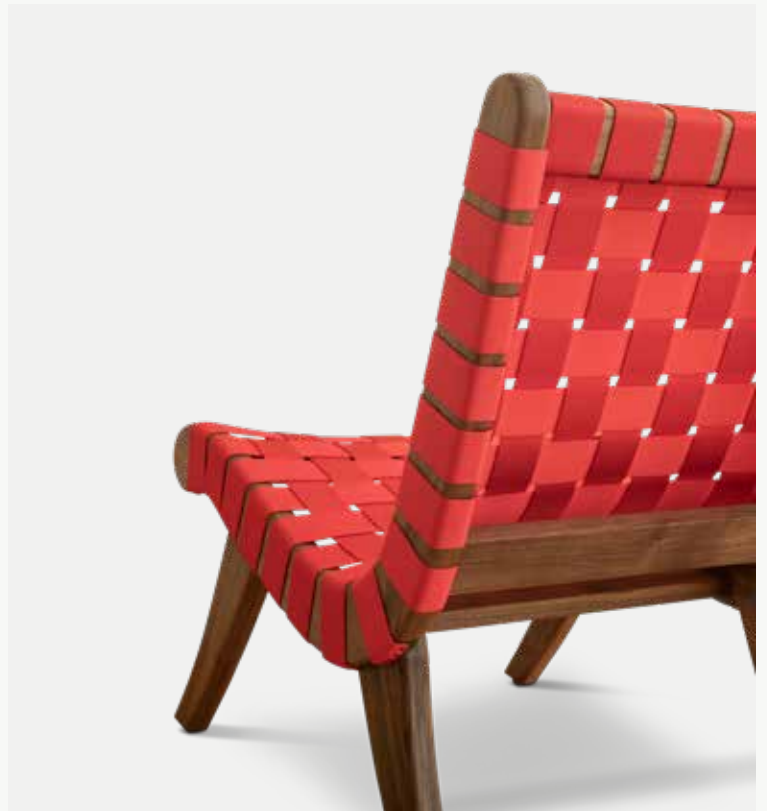

San Miguel Side Chair

L U T E C A

Designed by
MICHAEL VAN BEUREN

USE
FRAME
ALL-WEATHER WEBBING
LEATHER STRAPPING
DIMENSIONS
SEAT HEIGHT

INDOOR / OUTDOOR
WALNUT / IROKO
RED / GREEN / BLACK / WHITE
BLACK VEGAN CACTUS LEATHER
31.5"H x 21"W x 25.5"D / 80H x 54W x 70D CM
16" / 41 CM