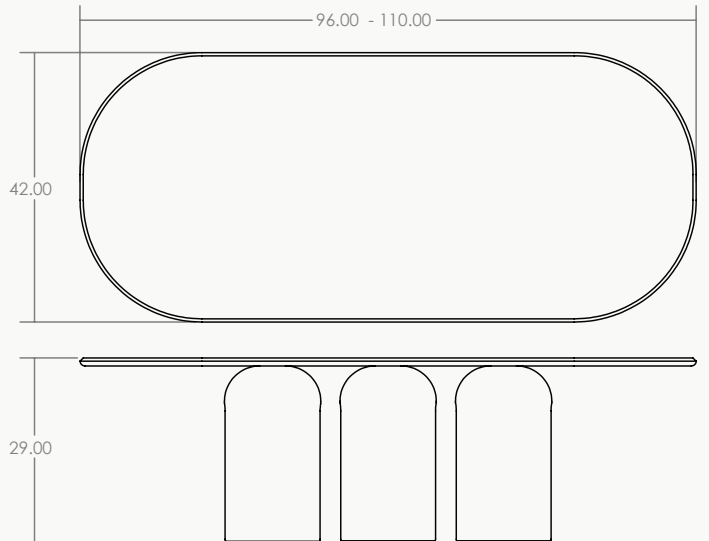

Oco Dining Table

L U T E C A

Designed by
JORGE ARTURO IBARRA

USE
BASE & TOP INDOOR
DIMS. MEDIUM OVAL
DIMS. LARGE OVAL
DIMS. SMALL ROUND
DIMS. LARGE ROUND

INDOOR
WHITE OAK / WALNUT
29"H x 44"W x 96"L / 55H x 112W x 244L CM
29"H x 44"W x 118"L / 55H x 112W x 300L CM
29"H x 48"DIA. / 55H x 120DIA. CM
29"H x 72"DIA. / 55H x 180DIA. CM