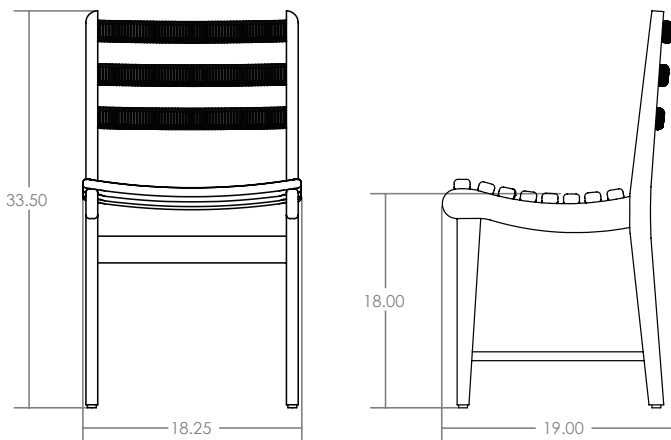

# San Miguelito Dining Chair

L U T E C A

Designed by  
MICHAEL VAN BEUREN

USE  
FRAME  
RIBS  
LEATHER  
BACK  
DIMENSIONS  
SEAT HEIGHT

INDOOR / OUTDOOR  
WALNUT / IROKO  
WOOD / BRASS PLUGS / LEATHER WRAPPED  
BLACK / GREEN / BURGUNDY  
PALM CORD / TWISTED RESIN  
33.5"H x 18.25"W x 21"D / 85H x 46W x 53D CM  
18" / 46 CM