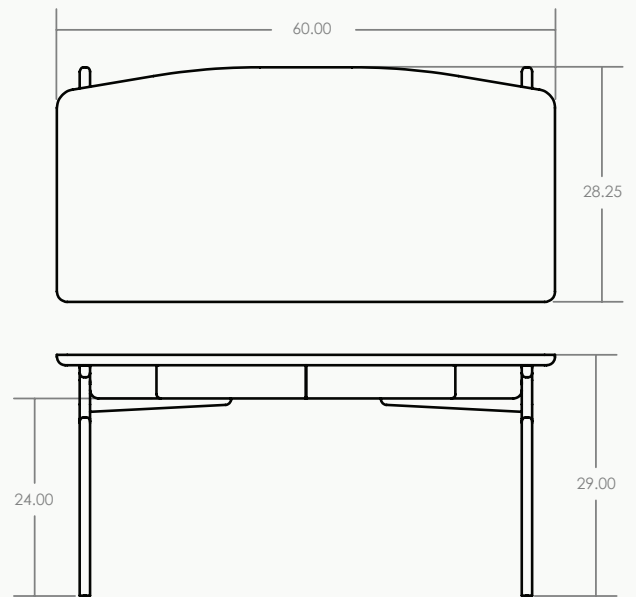

Eno Desk

L U T E C A

Designed by
LUTECA STUDIO

USE
MATERIAL
DIMENSIONS

INDOOR
SOLID WOOD
29"H x 55"W x 28.25"D / 74H x 140W x 72D CM

Luteca.com | @lutecafurniture