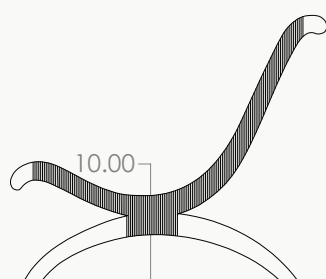

Butaque Clasica Chair

L U T E C A

Designed by
CLARA PORSET DUMAS

USE
FRAME
SEAT
DIMENSIONS
SEAT HEIGHT

INDOOR / OUTDOOR
WALNUT / IROKO
NATURAL RATTAN / SYNTHETIC RATTAN
/ 80H x 66W x 92.25D CM
10" / 25.5 CM