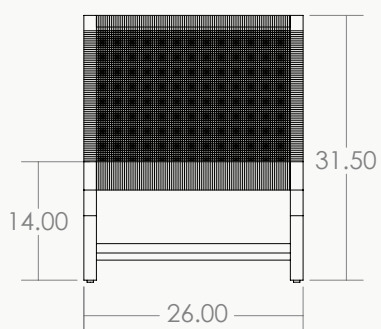

Butaque Clasica Chair

L U T E C A

Designed by
CLARA PORSET DUMAS

USE
FRAME
SEAT
DIMENSIONS
SEAT HEIGHT

INDOOR / OUTDOOR
WALNUT / IROKO
NATURAL RATTAN / SYNTHETIC RATTAN
/ 80H x 66W x 92.25D CM
10" / 25.5 CM