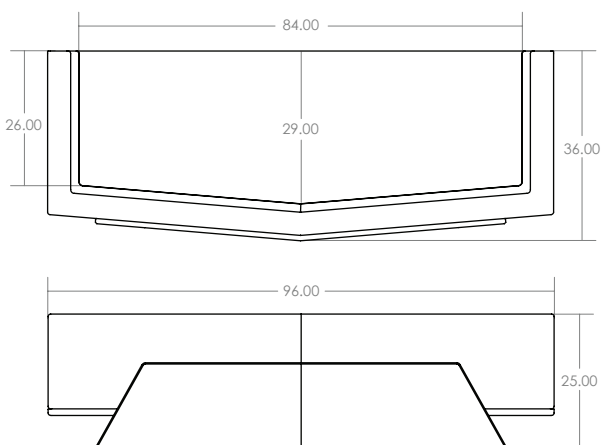

© 2020 All Rights Reserved. Exclusive worldwide license. Dimensions can vary minimally.

DESIGNER: Jorge Arturo Ibarra

PRODUCTION LEAD TIME: 14 - 16 Weeks

USE: Exterior / Interior

FRAME: Walnut / Maple / Teak

FINISH: Satin Varnish / Matte Oil / Black Oil

UPHOLSTERY: COM / COL (14yd / 255 sq ft)

DIMENSIONS: LOW

25"H x 96"W x 36"D / 63H x 244W x 91.5D cm

SEAT HEIGHT:

12" / 30.5cm

SEAT DEPTH:

26"-29" / 66-74 CM

DIMENSIONS: TALL

29"H x 96"W x 36"D / 74H x 225W x 83D cm

SEAT HEIGHT:

16" / 41cm

SEAT DEPTH:

26"-29" / 66-74 CM

ATO SOFA